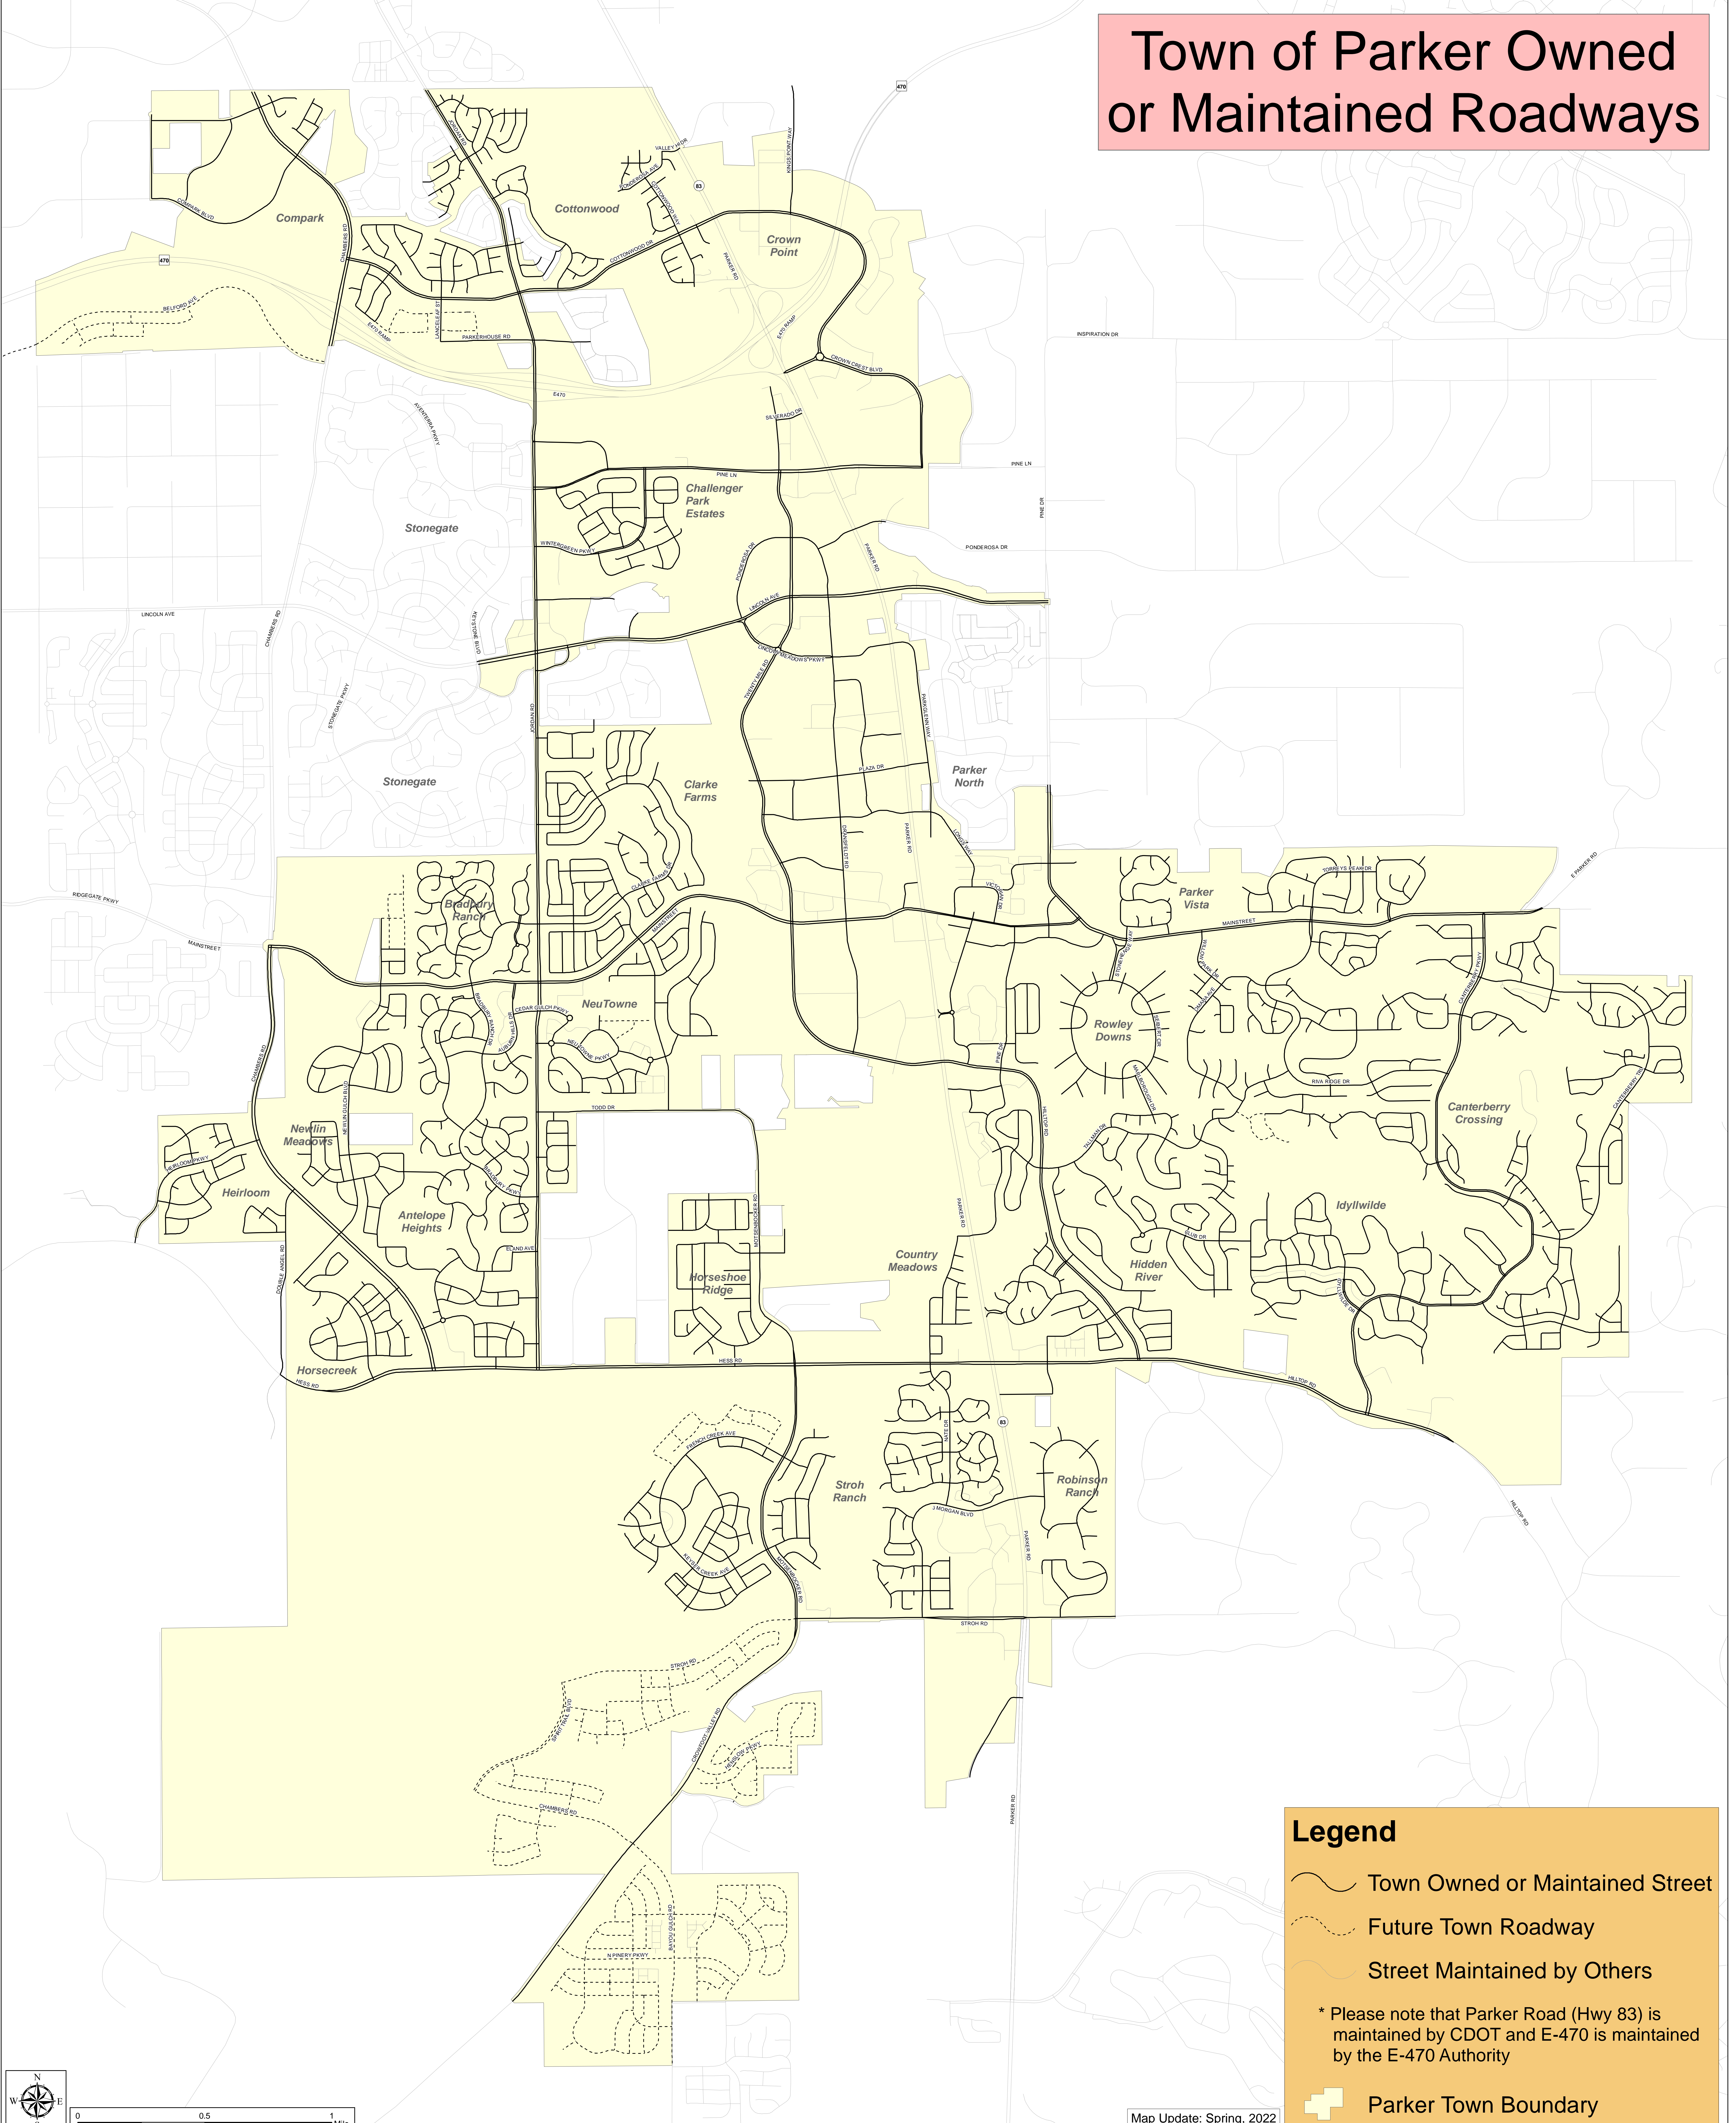

Town of Parker Owned or Maintained Roadways

Legend

- Town Owned or Maintained Street
 - Future Town Roadway
 - Street Maintained by Others
 - Parker Town Boundary
- * Please note that Parker Road (Hwy 83) is maintained by CDOT and E-470 is maintained by the E-470 Authority